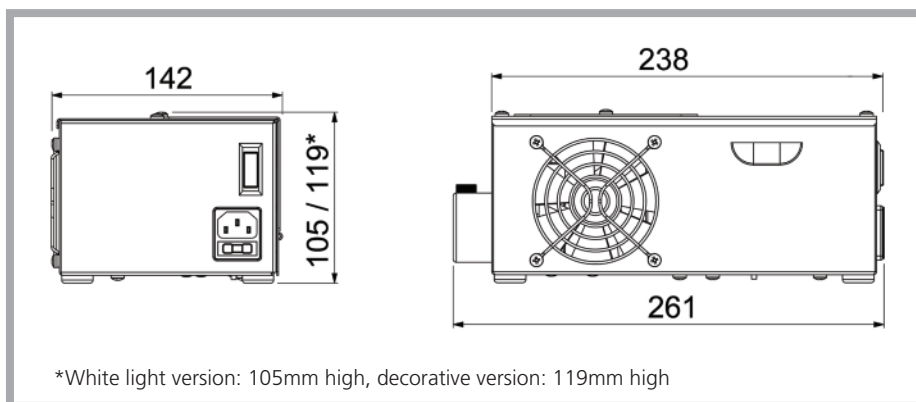

Aurora Tungsten Halogen Light Source

A versatile and compact tungsten halogen light source, the Aurora is suitable for multiple applications.

It is available in two models - decorative and white light. The decorative version can be installed with either a colour or a twinkle wheel, whilst the white light model can be fitted with static colour filters. The Aurora is fitted with a 12V DC fan to allow mains controlled dimming and can optionally be specified with an integral manual dimmer to allow dimming control from the unit itself. In decorative models wheel control is either by single feed - where the wheel rotates continuously, separate feed - where the wheel is controlled by an additional electrical supply or by a switch on the box.

The Aurora features low noise and heat output and is available with a choice of five lamp sizes - 35W, 42W 50W, 75W or 100W.

Description	35W	42W	50W	75W	100W
Port connector size	30mm diameter	30mm diameter	30mm diameter	30mm diameter	30mm diameter
Fibre type	Glass/Polymer	Glass/Polymer	Glass/Polymer	Glass/Polymer	Glass/Polymer
Supply voltage	240 VAC 50 Hz	240 VAC 50 Hz	240 VAC 50 Hz	240 VAC 50 Hz	240 VAC 50 Hz
Lamp power	35W	42W	50W	75W	100W
Input power @ 240VAC	33.6VA	40.8VA	69.6VA	91.2VA	127.2VA
Start up current @ 240VAC	0.149A	0.172A	0.31A	0.49A	0.73A
Running current @ 240VAC	0.14A	0.17A	0.29A	0.38A	0.53A
Thermal protection	Thermal switch	Thermal switch	Thermal switch	Thermal switch	Thermal switch
Min. ambient temperature	-20°C	-20°C	-20°C	-20°C	-20°C
Max. ambient temperature	40°C	40°C	40°C	40°C	40°C
Main fuse	0.5A	0.5A	0.5 Amp	0.63 Amp	0.80 Amp
Power cord	IEC mains cable	IEC mains cable	IEC mains cable	IEC mains cable	IEC mains cable
Fan type	Papst 8412NGLE	Papst 8412NGLE	Papst 8412NGLE	Papst 8412NGLE	Papst 8412NGLE
Lamp type	MR16	MR16	MR16	MR16	MR16
Lamp model	FMT	Philips 13861	EXT	EYF	Osram 64637 GZ6.35
Lamp colour temperature	2950K	2900K	3000K	3000K	3000K
Acoustic rating	31.5 dB(A)	31.5 dB(A)	31.5 dB(A)	31.5 dB(A)	31.5 dB(A)
Operating environment	Indoor / dry	Indoor / dry	Indoor / dry	Indoor / dry	Indoor / dry
Protection rating	IP20	IP20	IP20	IP20	IP20
Material	Sheet steel	Sheet steel	Sheet steel	Sheet steel	Sheet steel
Colour	Black	Black	Black	Black	Black
Size	White Light: 261x142x105mm, Decorative: 261x142x119mm				
Weight	White Light: 1.9kg, Decorative: 2.1kg				

For current specification part numbers, please see the light source configuration tool on our website.